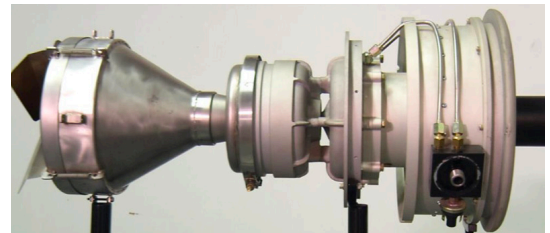

High-efficiency Flameless Jet Heater

Technical Specifications

Performance

BTU rating	1.5 million equivalent
CFM range	3900 – 7200 CFM
Static Pressure	20" above WC

Fuel Data

Fuel Capacity	200 gallons
Fuel Type	ULSD Diesel #1, Diesel #2 or Kerosene
Fuel Consumption	3.3 – 4.9 gph

Engine Data

Type	Micro Turbine
Oil Type	Mobile 1 Synthetic ATF

Dimensions

Height	Length	Width	Dry Weight
8'	12'	6'8"	3500 lbs

FieldForceRentals.com

717-508-0550 (Hershey)
724-591-8655 (Pittsburgh)